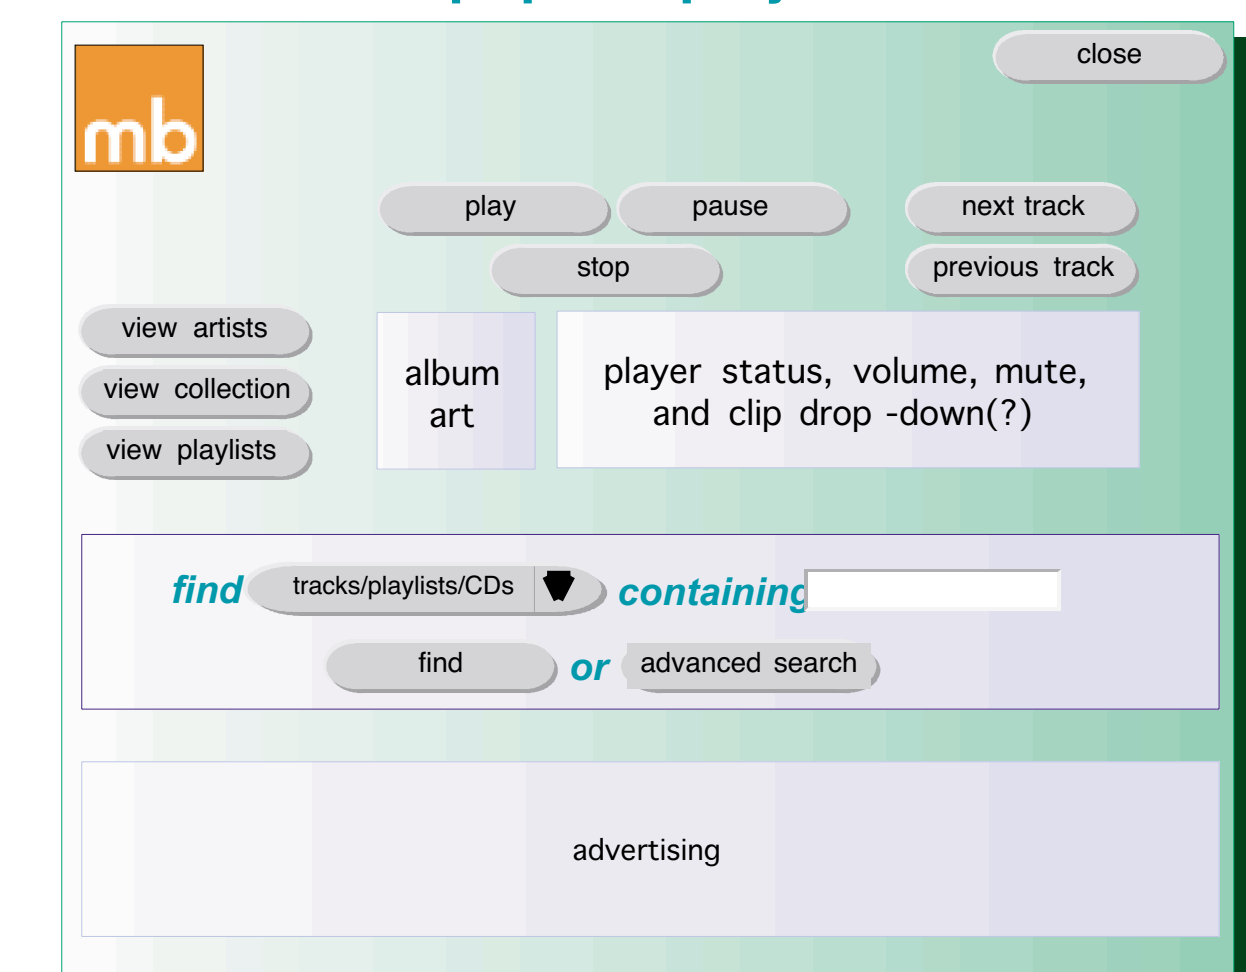

pop-out player

application default: create playlists:artist category