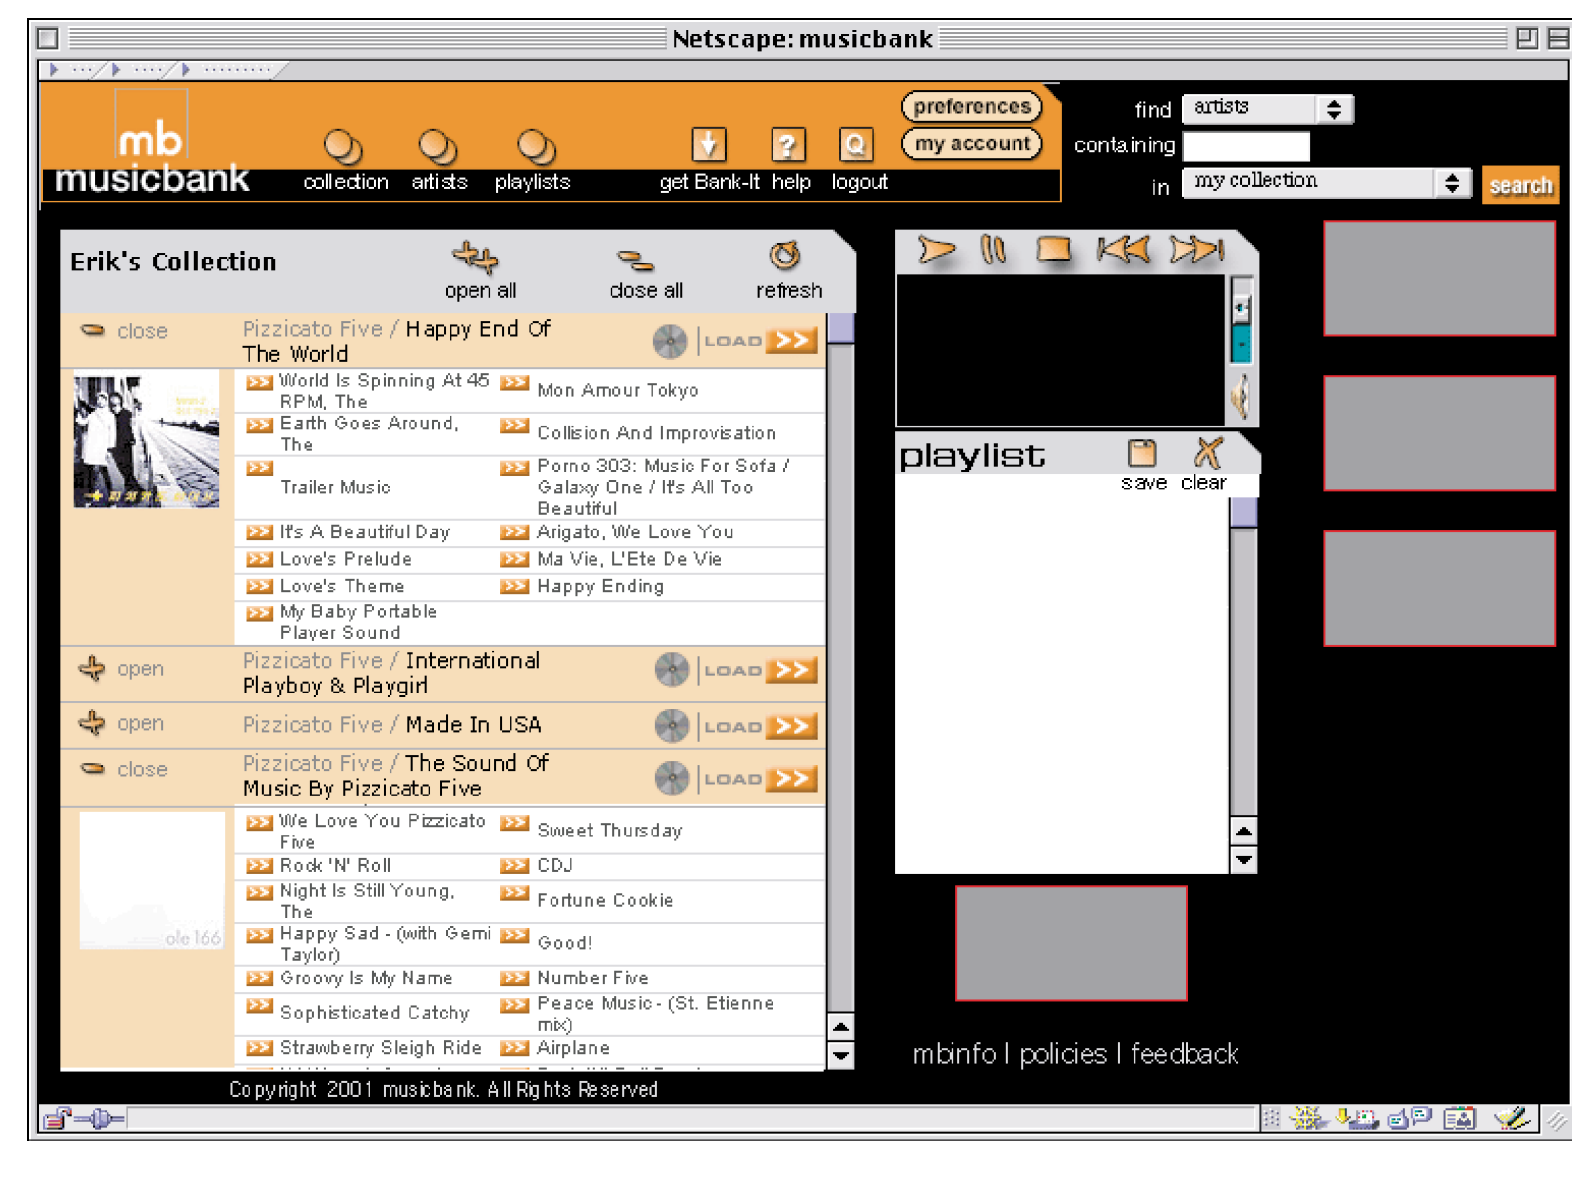

Description and Purpose

Create effective ways to view and navigate through large and/or diverse collections by introducing indices of the collection organized by artist and genre. Allow the users to personalize the view in which they start their musicbank experience.

There is no single best way to present users' collections to them: people's listening tastes and the analog organization of their music collections are unique.

With a relatively small amount of work we can integrate multiple starting views into the collection: full collection (musicbank 1.0 default), alphabetical lists of all artists or genres. This accommodates many physical CD collection organizations, but rapidly expands on them, making it better than the real thing.

By giving users multiple views of their collection, we can start to build an arsenal of features that will make musicbank the clear choice for a superlative experience.

Notes

The navigation throughout this wireframe assumes a redesigned primary navigation bar at the top of the page containing links to collection, artists, playlists, and genres when they are available.

An example redesigned page including this navigation is shown below. It is not indicative of a new design direction. It is only used to indicate potential placement of navigation.

This example redesign also includes placement of a search engine, and in progress upcoming My Account section.

Document Key

New Functionality

Existing Functionality

Entry Points

Artist Index

Full Artist Index

Alphabetical List

Display Preferences

If users select "CDs by this artist in my collection" selections will take them to the full collection list scrolled to the artist they just selected.

Future enhancement: Save the last preference used across sessions and display this as the default.

Full Collection Page, Start at Top

Display Preference

Artist Only

Artist Collection Page

Full Collection Page, Scroll to Artist

Genre Index

Full Genre Index

Alphabetical List

Display Preferences

If users select "CDs in this genre only" any selection made in the list will take them to the Genre Collection Page.

If users select "CDs in this genre in my collection" selections will take them to the full collection list scrolled to the genre they just selected.

Future enhancement: Save the last preference used across sessions and display this as the default.

Full Collection Page, Start at Top

Display Preference

Genre Only

Genre Collection Page

Full Collection Page, Scroll to Genre